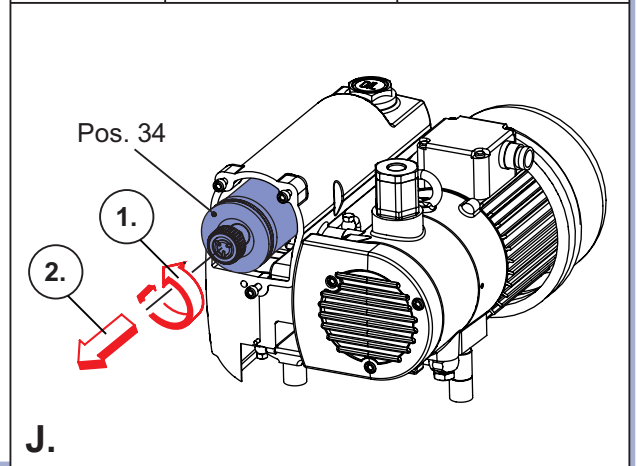

	
40 - 200 h	AIR ?

	1. 	2. 
1000 h		

	<p>T [°C]</p>  <p>t [h]</p>	
2000 h		

	Pos. 34 No.: 96541300000	
--	-----------------------------	---

	<p>Clean</p> 		
 <p>K.</p>			<p>Chemtech Scientific provides access to this content as a courtesy. We do not own the content contained in this document. All rights and credit go directly to its rightful owners. www.chemtechsci.com Call us at: 484-424-9415</p> 