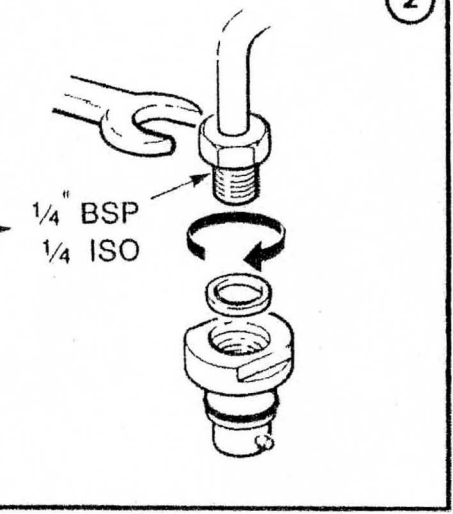

Instructions

Oil Drain Extension A505-03-000

Gas Ballast Adaptor A505-02-000

Exhaust Nozzle A505-09-000

Chemtech Scientific provides access to this content as a courtesy.
We do not own the content contained in this document.
All rights and credit go directly to its rightful owners.
www.chemtechsci.com
Call us at: 484-424-9415

AW/863/A

AW/1661/B