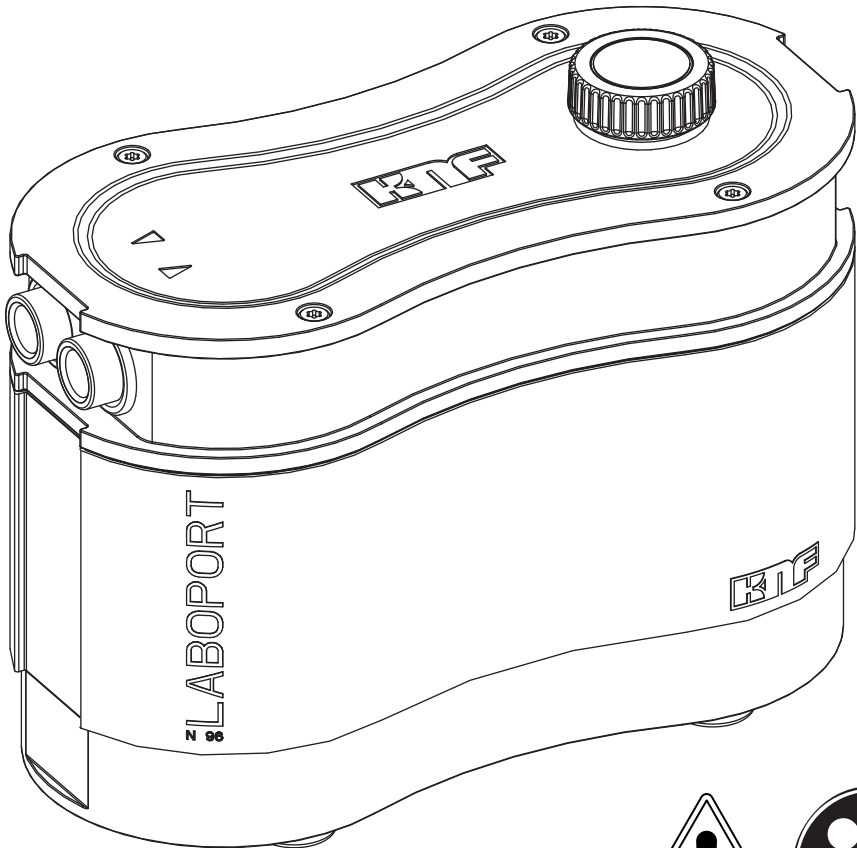

LABOPORT®

Laboport® N96

QuickStart

4

5

Application

6

ON/OFF

Flow rate

7

8